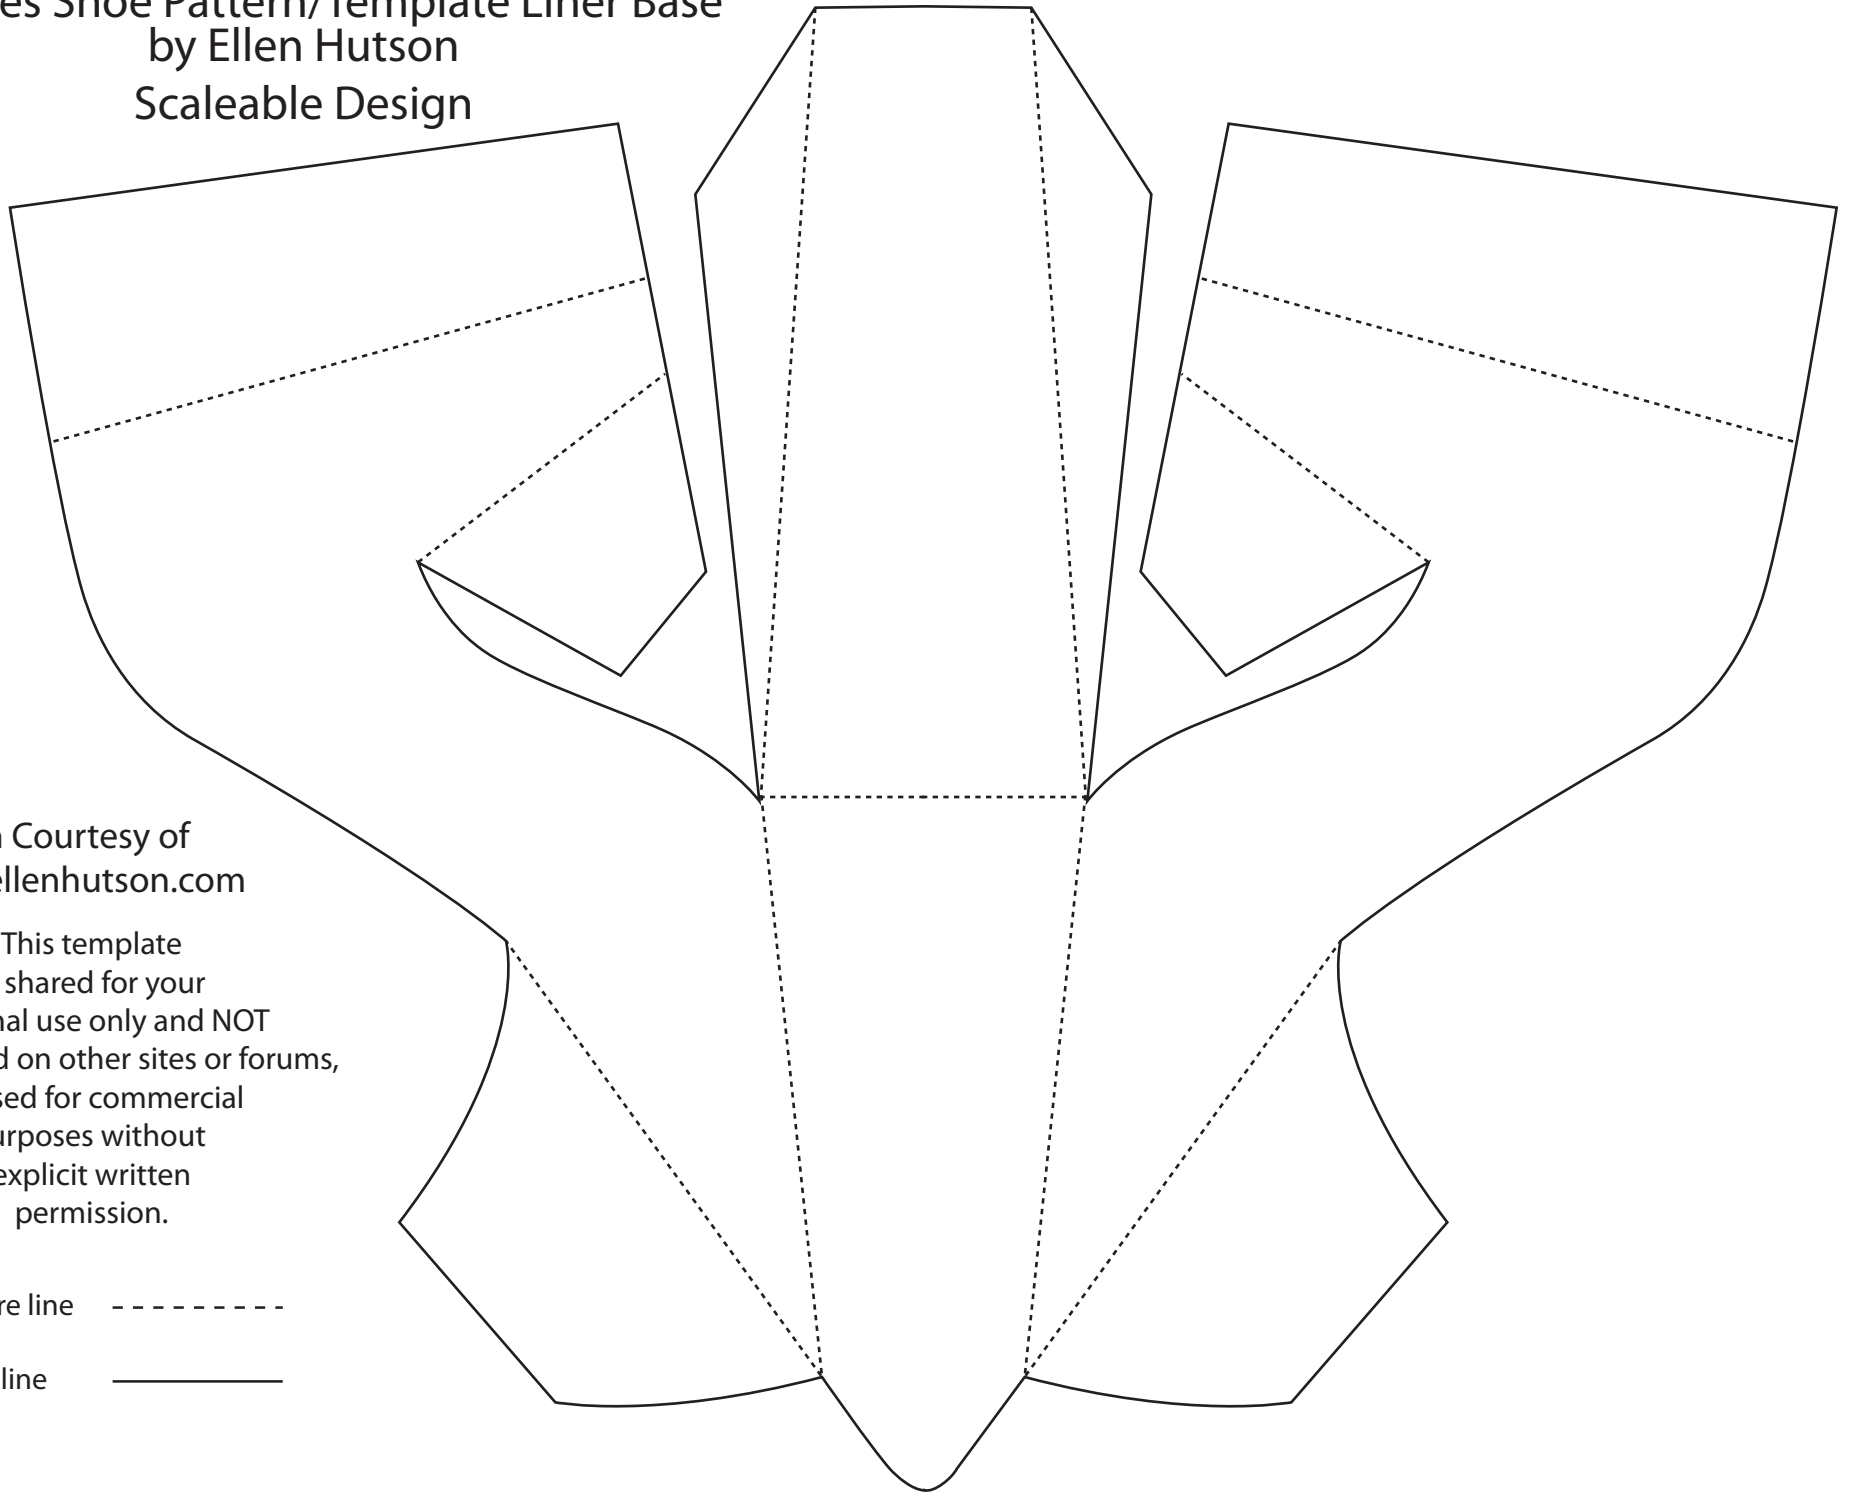

Witches Shoe Pattern/Template Liner Base  
by Ellen Hutson  
Scaleable Design

Design Courtesy of  
[www.ellenhutson.com](http://www.ellenhutson.com)

This template  
is shared for your  
personal use only and NOT  
to be shared on other sites or forums,  
or used for commercial  
purposes without  
explicit written  
permission.

score line    - - - - -

cut line      —————