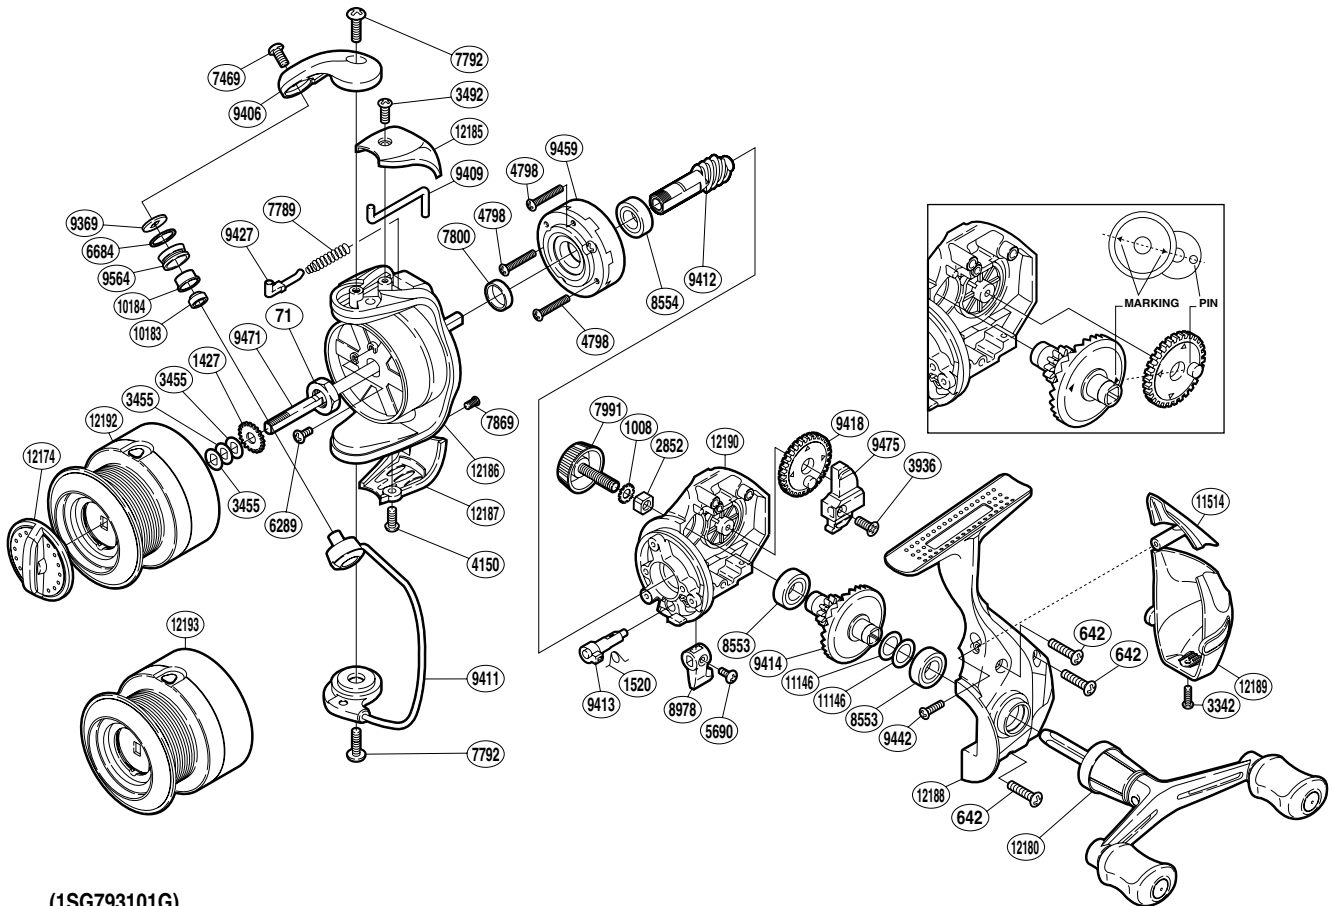

SHIMANO

EXAGE

EXG-3000SFB

(1SG793101G)

Part No.	Description	Part No.	Description	Part No.	Description
RD 0071	Rotor Nut	RD 7800	Rotor Ring	RD 9475	Oscillating Slider
RD 0642	Screw	RD 7869	Screw	RD 9564	Line Roller
RD 1008	Handle Lock Washer	RD 7991	Handle Screw Cap	RD10183	Ball Bearing
RD 1427	Spool Support	RD 8553	Ball Bearing	RD10184	Line Roller Bushing
RD 1520	Anti-Reverse Cam Spring	RD 8554	Ball Bearing	RD11146	Washer
RD 2852	Handle Screw Lock	RD 8978	Anti-Reverse Lever	RD11514	Rear Protector A
RD 3342	Screw	RD 9369	Line Roller Washer	RD12174	Drag Knob
RD 3455	Spool Washer	RD 9406	Bail Arm	RD12180	Double Paddle Handle Assembly
RD 3492	Screw	RD 9409	Bail Trip Lever	RD12185	Bail Spring Cover
RD 3936	Screw	RD 9411	Bail Assembly	RD12186	Rotor
RD 4150	Screw	RD 9412	Pinion Gear	RD12187	Bail Hold Support Guard
RD 4798	Screw	RD 9413	Anti-Reverse Cam	RD12188	Side Cover
RD 5690	Screw	RD 9414	Drive Gear	RD12189	Rear Protector B
RD 6289	Screw	RD 9418	Oscillating Gear	RD12190	Body
RD 6684	Line Roller Spacer	RD 9427	Bail Spring Guide	RD12192	Spool Assembly
RD 7469	Screw	RD 9442	Screw		
RD 7789	Bail Spring	RD 9459	Roller Clutch Assembly		
RD 7792	Screw	RD 9471	Main Shaft	RD12193	Spare Spool Assembly