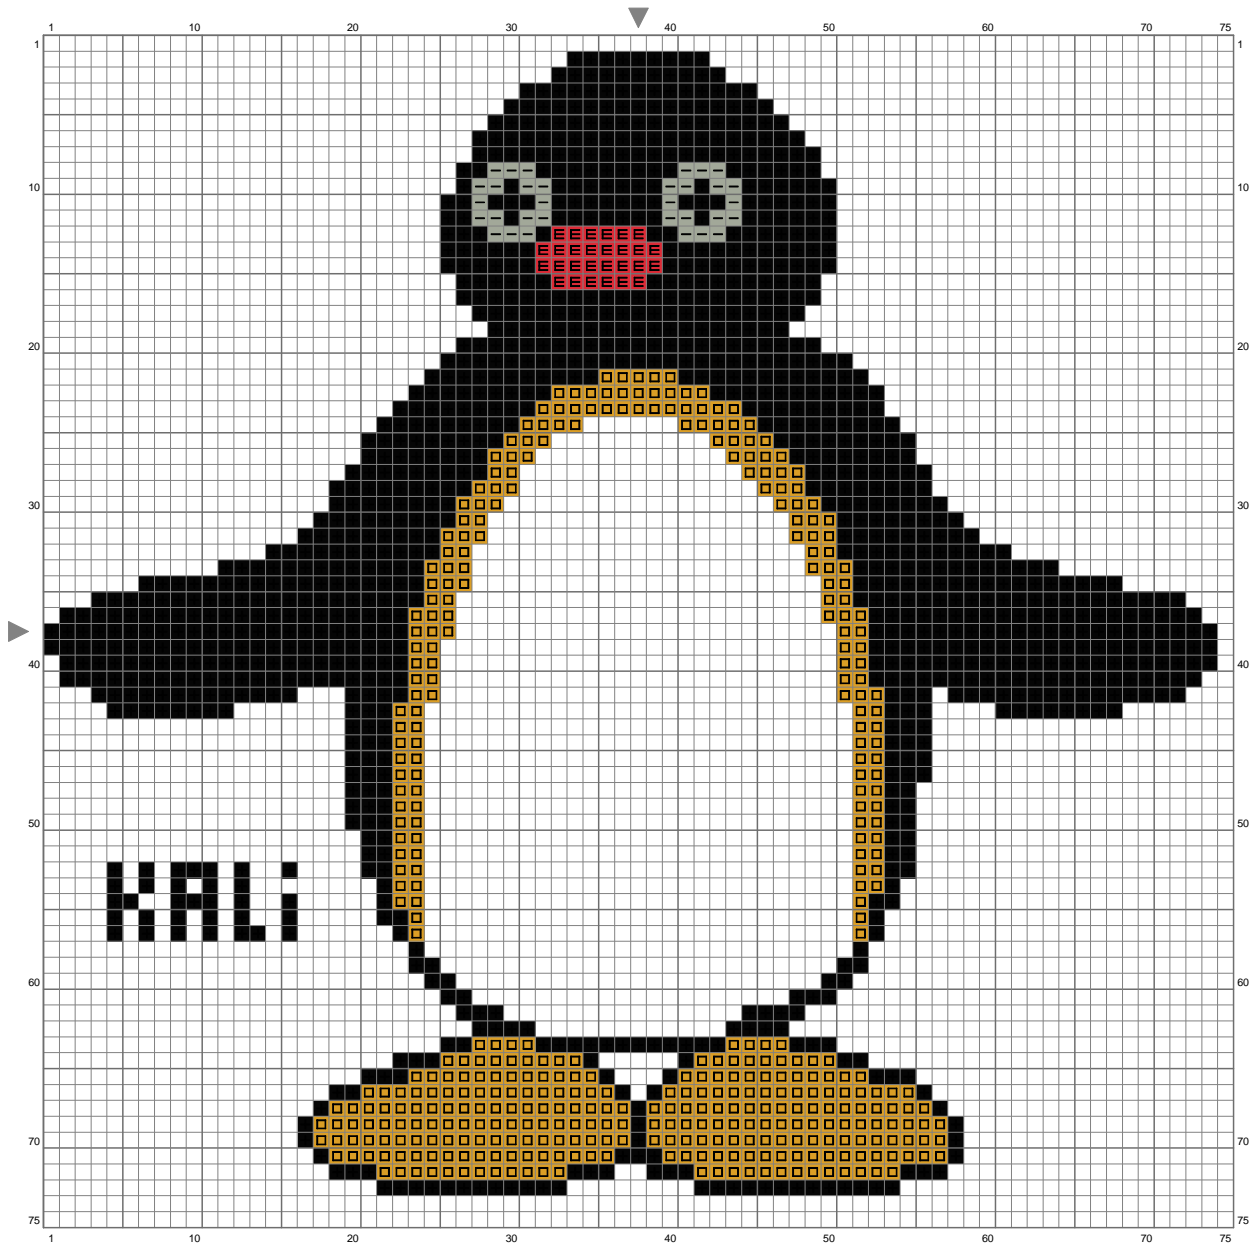

pingu par kaligrilles

(This chart is printed using KG-Chart LE for Cross Stitch.)

pingu par kaligrilles

Stitch Count: 75w x 75h

Finished Size: 13.60 cm x 13.60 cm (28 ct./inch)

Cloth: Aida

Cloth's Color: White

of colors: 4 Colors

Color Table (DMC)

Cross Stitch

	310	(1172 ct)
	666	(28 ct)
	3852	(440 ct)
	3022	(32 ct)