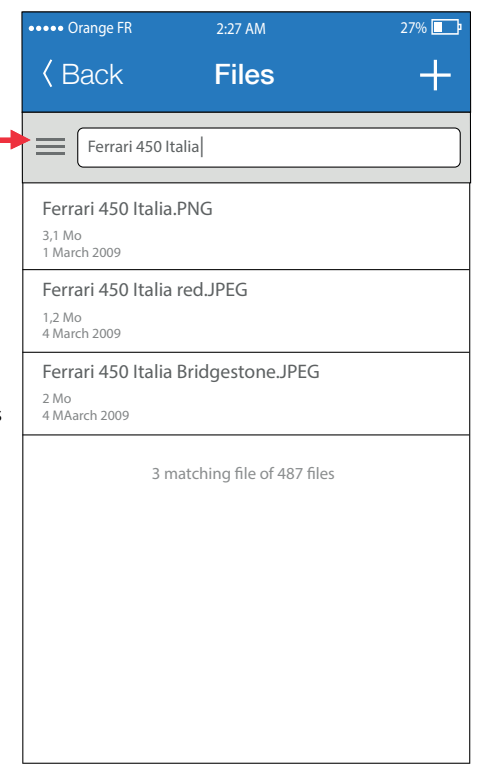

1.1. LOGIN

Dropbox Branding  
- Login  
- Username  
Registration Help the user

2.1. FILES

Share the file  
List of the files and informations (Date & Storage)  
Navigation

2.2. SEARCH

Matching Files  
Informations

3.1. PICTURES

Date  
Pictures  
Navigation

4.1. ACCOUNT

Profile Picture  
Informations about the user  
Navigation