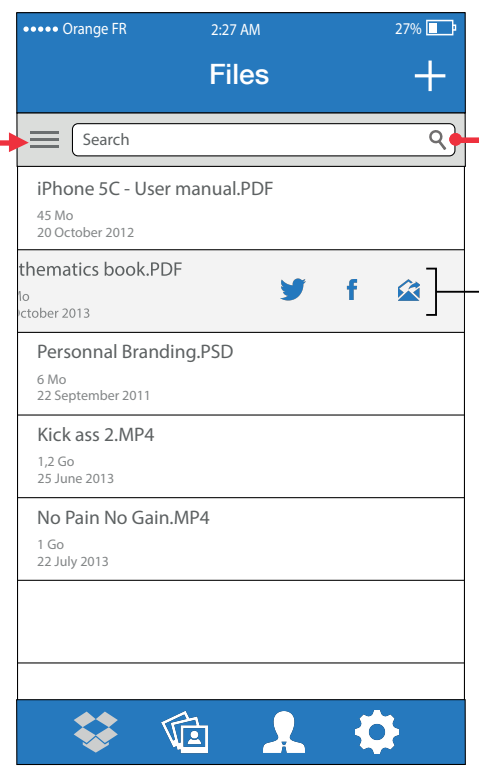

1.1. LOGIN

Dropbox Branding  
- Login  
- Username  
Registration Help the user

2.1. FILES

Share the file  
List of the files and informations (Date & Storage)  
Navigation

2.2. SEARCH

Matching Files  
Informations

3.1. PICTURES

Date  
Pictures  
Navigation

4.1. ACCOUNT

Profile Picture  
Informations about the user  
Navigation