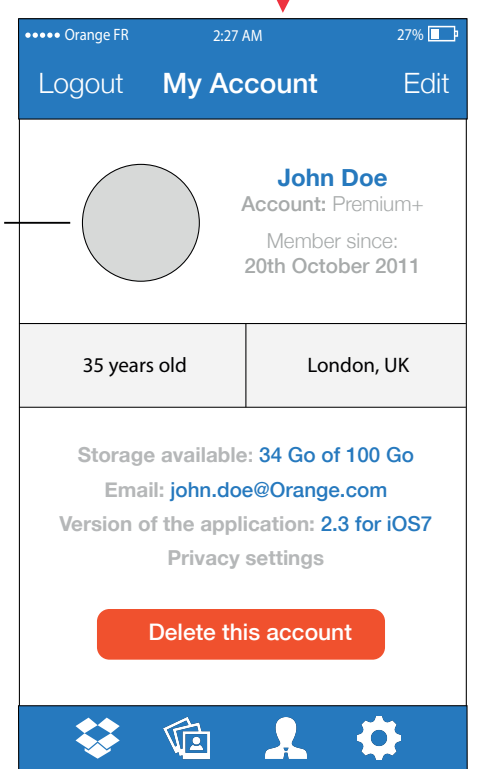

1.1. LOGIN

Dropbox Branding  
- Login  
- Username  
Registration Help the user

2.1. FILES

Share the file  
List of the files and informations (Date & Storage)  
Navigation

2.2. SEARCH

Matching Files  
Informations

3.1. PICTURES

Date  
Pictures  
Navigation

4.1. ACCOUNT

Profile Picture  
Informations about the user  
Navigation