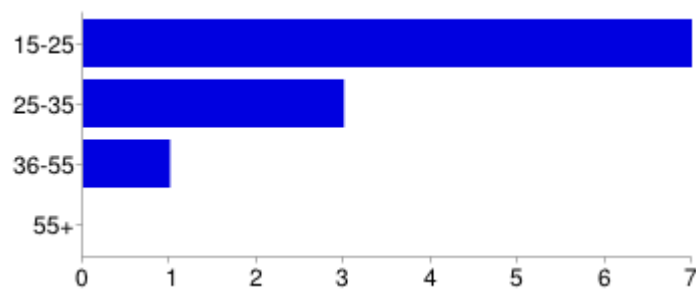

11 réponses

[Afficher toutes les réponses](#) [Publier les données analytiques](#)

Résumé

How old are you?

15-25	7	64 %
25-35	3	27 %
36-55	1	9 %
55+	0	0 %

Do you live in a big city (more than 250000)?

yes	9	82 %
no	2	18 %

Do you travel a lot?

yes	6	55 %
no	5	45 %

Are you outgoing?

yes	6	55 %
no	0	0 %
a bit	5	45 %

Are you adventurous?

YES	6	55 %
NO	5	45 %

Are you comfortable meeting new people?

yes	11	100 %
no	0	0 %