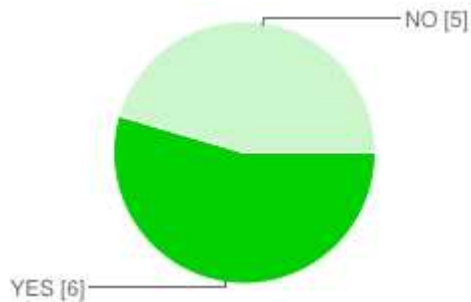

11 réponses

[Afficher toutes les réponses](#) [Publier les données analytiques](#)

Résumé

How old are you?

15-25	7	64 %
25-35	3	27 %
36-55	1	9 %
55+	0	0 %

Do you live in a big city (more than 250000)?

yes	9	82 %
no	2	18 %

Do you travel a lot?

yes	6	55 %
no	5	45 %

Are you outgoing?

yes	6	55 %
no	0	0 %
a bit	5	45 %

Are you adventurous?

YES	6	55 %
NO	5	45 %

Are you comfortable meeting new people?

yes	11	100 %
no	0	0 %