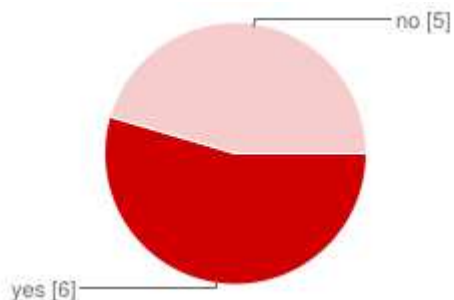

11 réponses

[Afficher toutes les réponses](#) [Publier les données analytiques](#)

Résumé

How old are you?

15-25	7	64 %
25-35	3	27 %
36-55	1	9 %
55+	0	0 %

Do you live in a big city (more than 250000)?

yes	9	82 %
no	2	18 %

Do you travel a lot?

yes	6	55 %
no	5	45 %

Are you outgoing?

yes	6	55 %
no	0	0 %
a bit	5	45 %

Are you adventurous?

YES	6	55 %
NO	5	45 %

Are you comfortable meeting new people?

yes	11	100 %
no	0	0 %