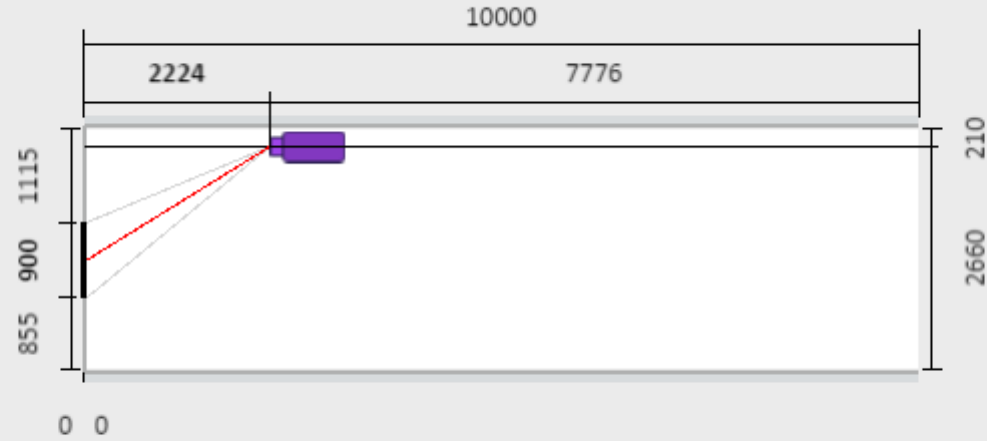

BenQ Projection Calculator v1.0.0.1

Unit: mm

Installation type: ceiling

ROOM DIMENSION

H: 2870 mm   W: 5000 mm   L: 10000 mm

PROJECTOR

Model type: Home
Model name: W1350
Lense: 1.39-2.09
Aspect ratio: 16:9

SCREEN SIZE

Diagonal: 1836 mm
72 inch
Width: 1600 mm
Height: 900 mm

PROJECTOR TO SCREEN

Distance: 2224 mm

ADVANCED SETTINGS

SCREEN POSITION

Top: 1115 mm   Left: 1700 mm
Bottom: 855 mm   Right: 1700 mm

LENS-SHIFT

Lens shift: V: -200.57 %   H: 0%

SIDE VIEW